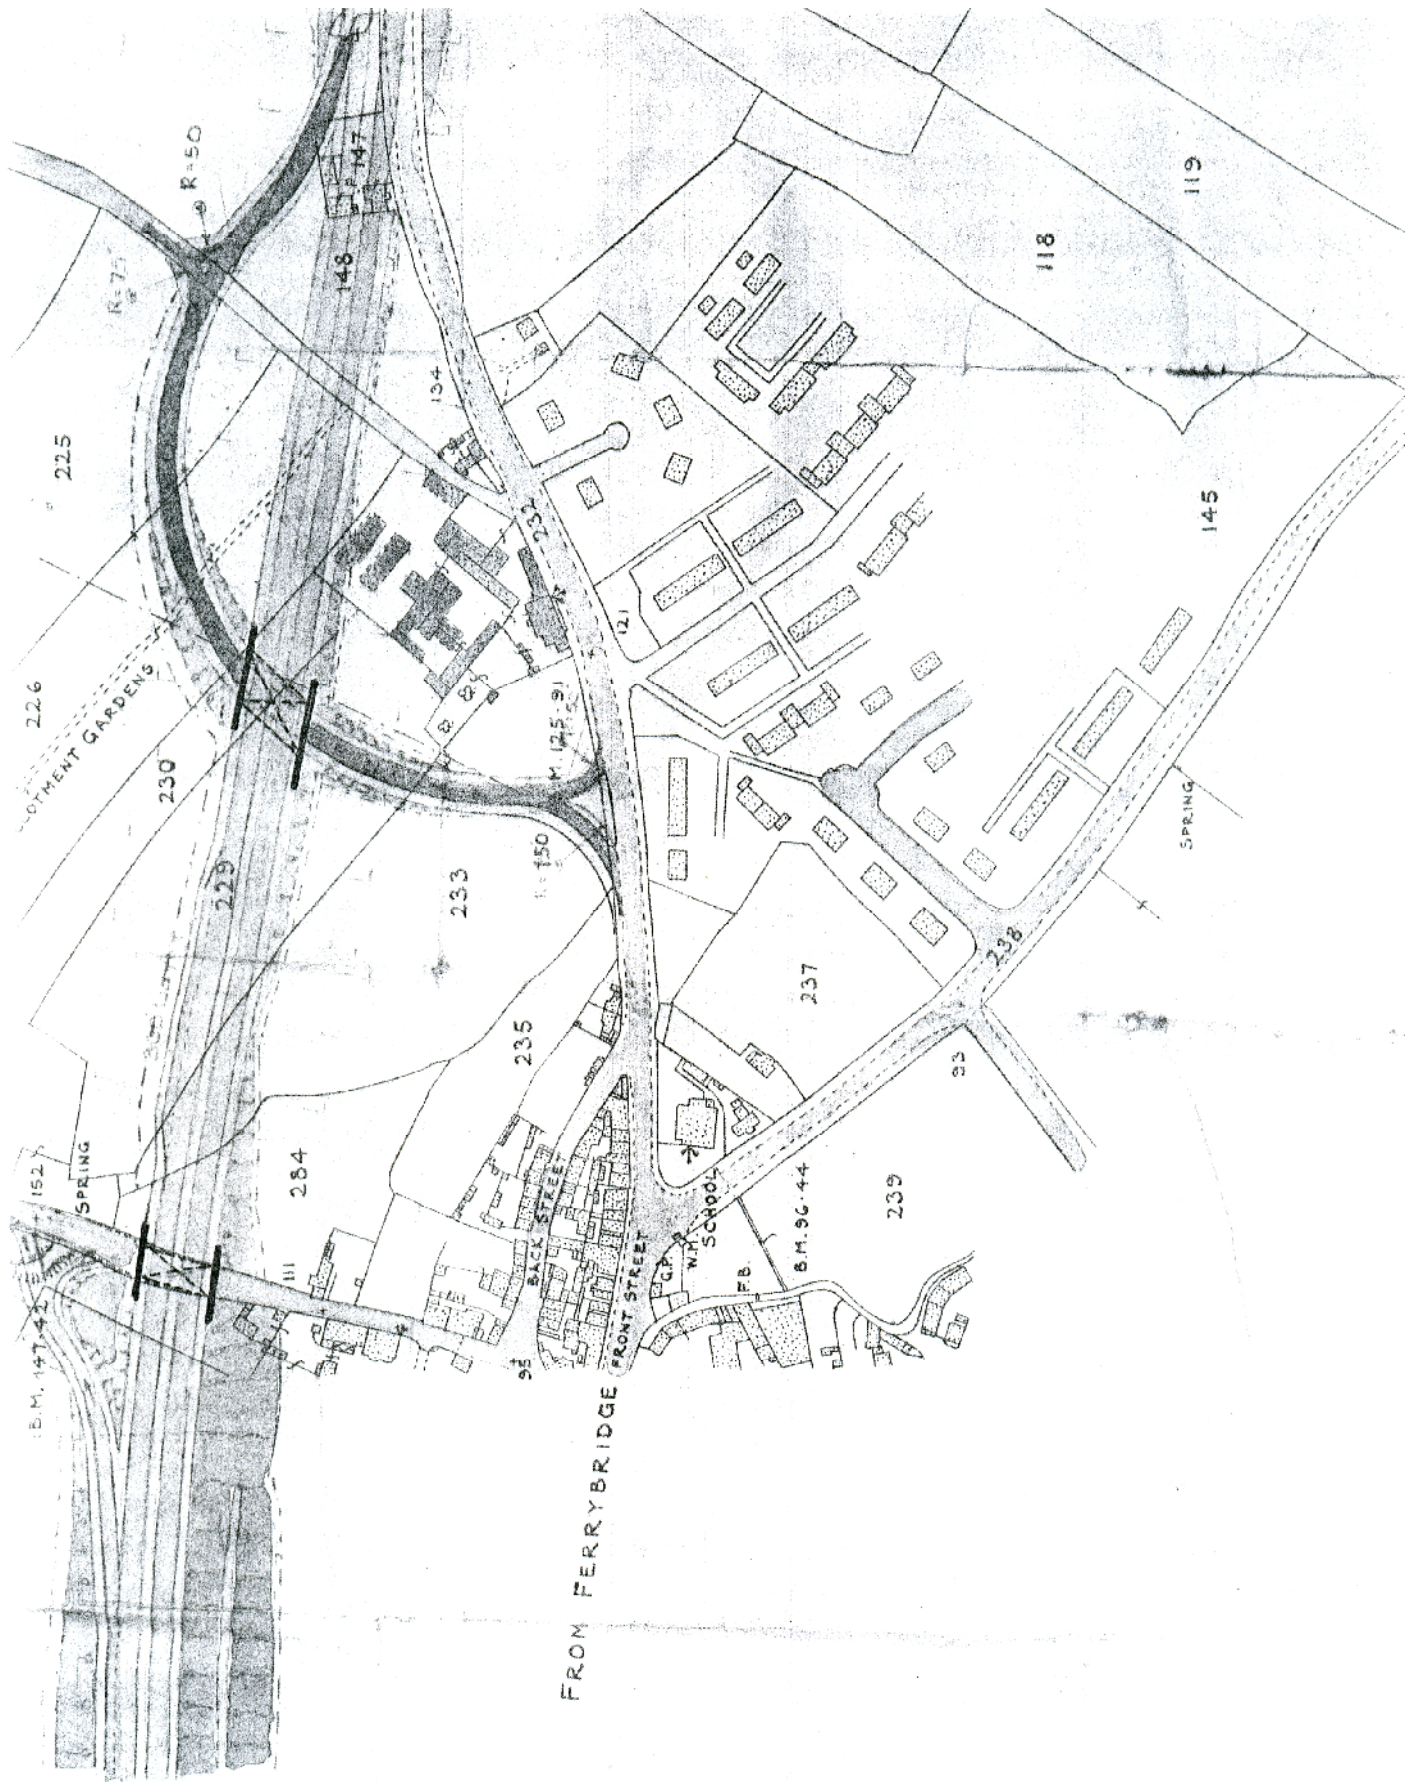

STONY HILL GATE

TENTER HILL

TENTERHILL QUARRY  
(DISUSED)

ALLOTMENT GARDENS

SPRING

S.M. 147

B.M. 150.0

216

222

224

226

228

229

230

234

148

R=75

220

163

223

191

180

III

FROM FERRYBRIDGE